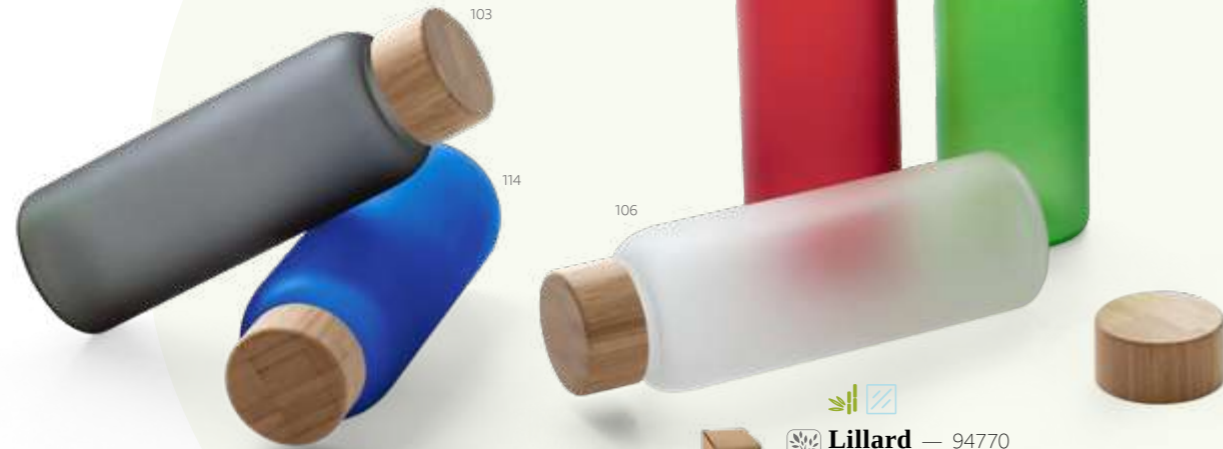

∅ 80 x 106 mm
 LAS - 180 x 50 mm

Inox

Leak-proof lid

Borosilicate glass & Bamboo

- Lillard** — 94770
- Frosted borosilicate glass bottle with bamboo screw-on lid and capacity up to 500 ml. Supplied in a craft box.
 - ∓ Ø65 x 190 mm
 - ↗ SCR – 120 x 120 mm