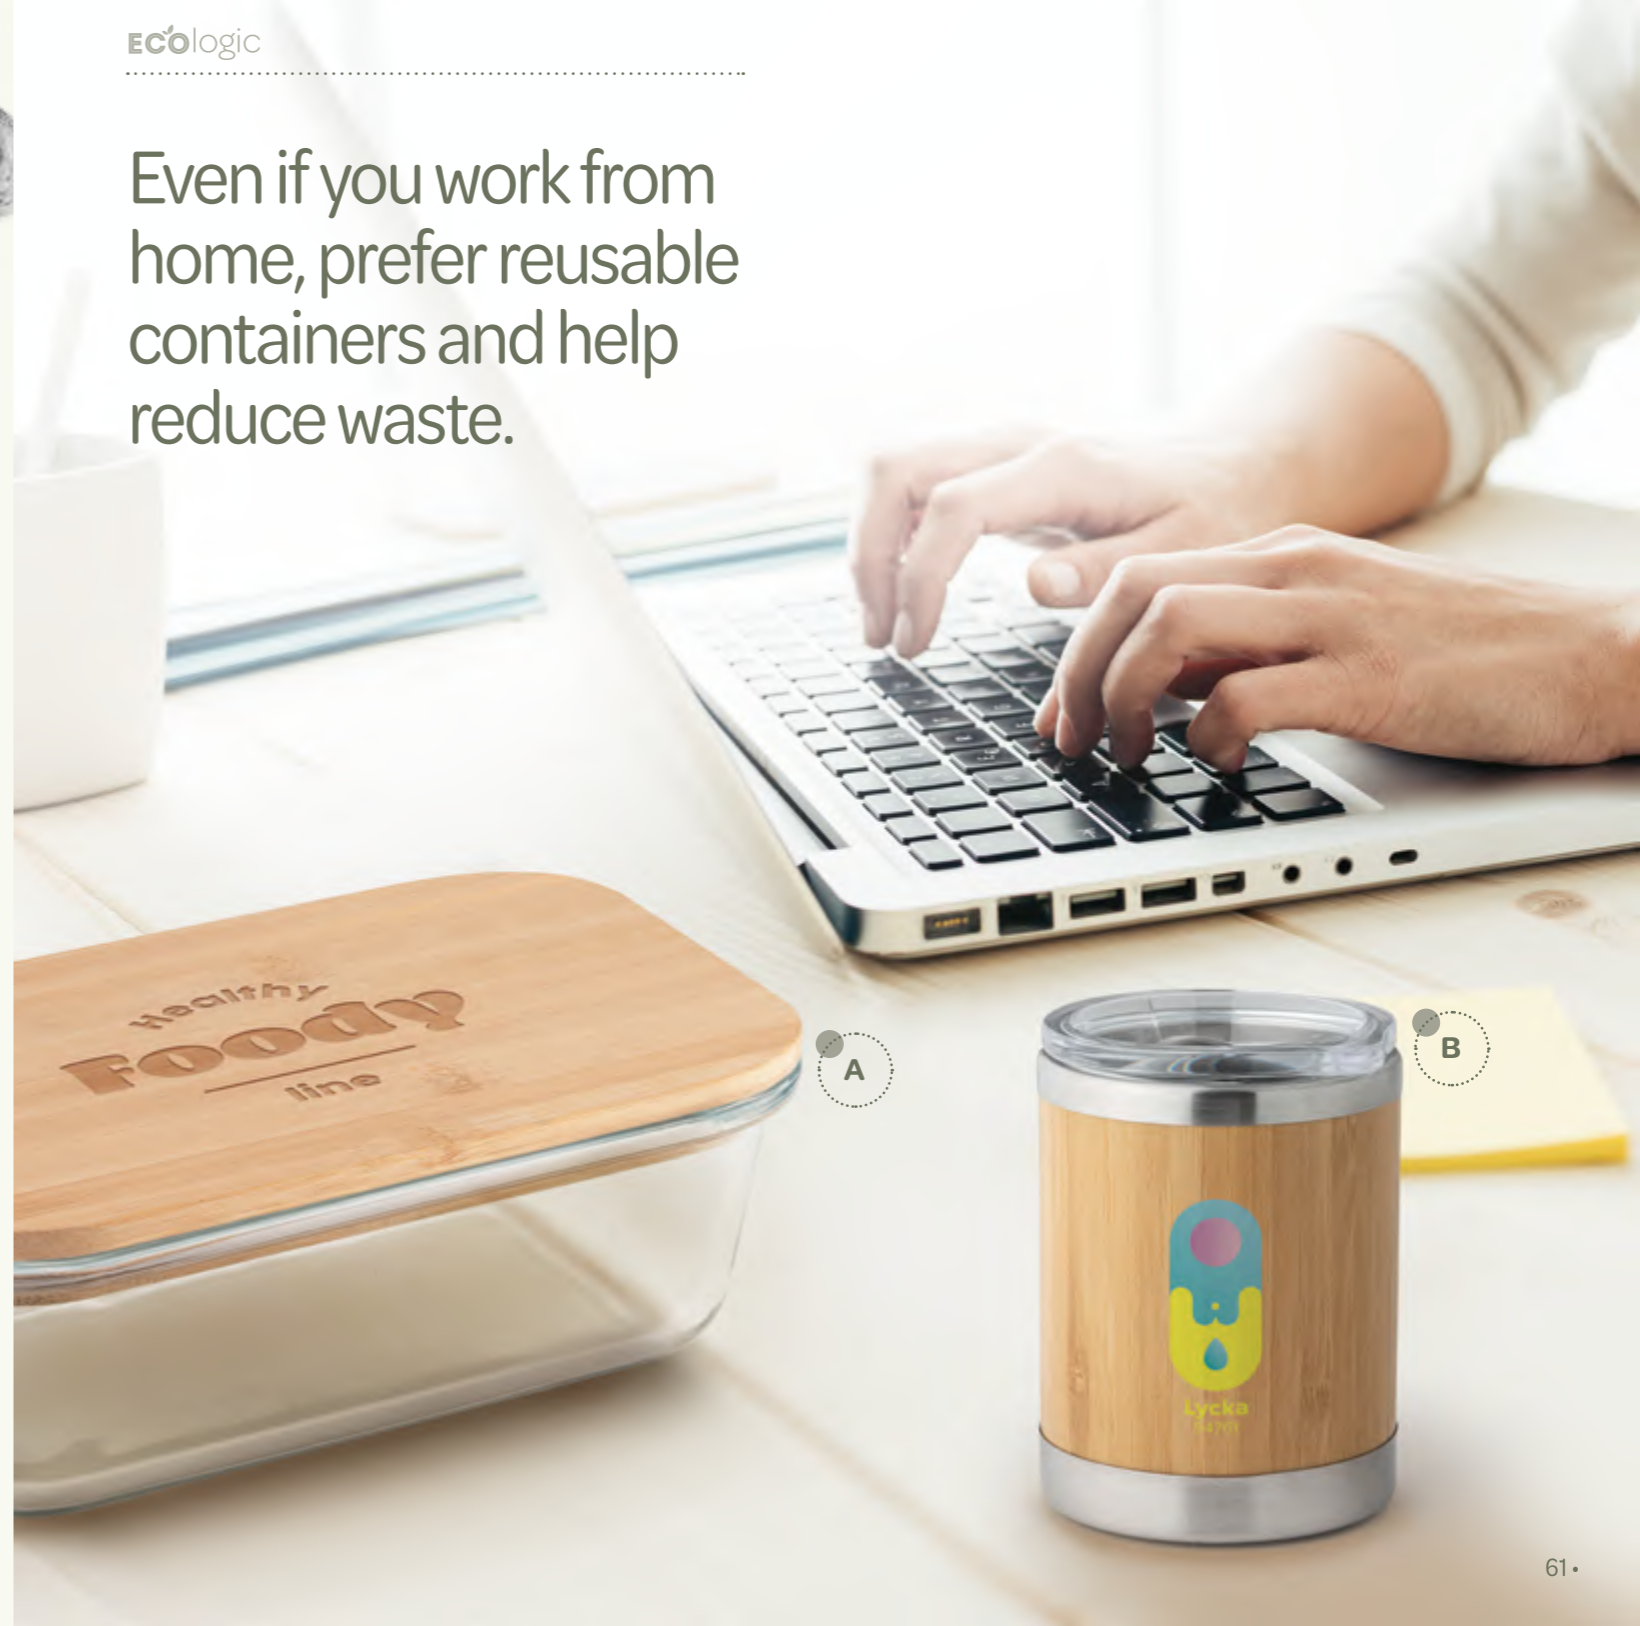

Vacuum insulated double-walled

Naturel — 94683

Bamboo and stainless steel thermal bottle with vacuum double body and tea infuser. This bottle has a capacity up to 430 ml and is supplied in a gift box.

Ø69 x 207 mm | Box: 72 x 210 x 72 mm
LSR - 20 x 130 mm

Lycka — 94761

Air-insulated double wall stainless steel and bamboo cup with AS lid with slide closure. Capacity up to 350 ml. Supplied in a craft box.

Ø80 x 108 mm
SCR - 100 x 50 mm

Even if you work from home, prefer reusable containers and help reduce waste.