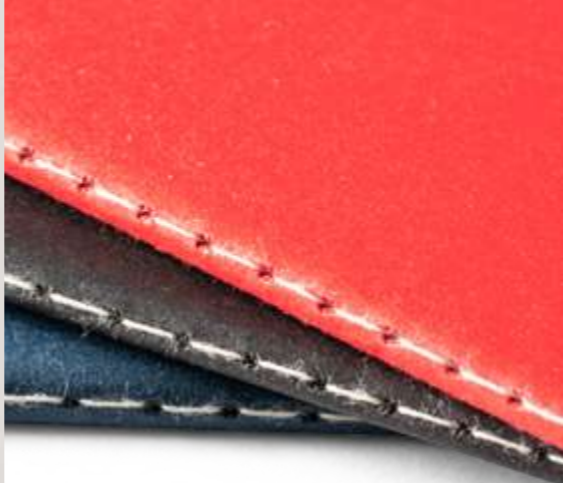

Did you know that paper can be recycled 4 to 5 times?