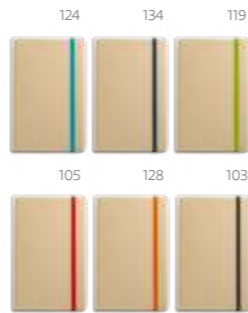

if you're green,
you can be any colour

you can be any colour

You can be green in every colour

Interior made of recycled paper

Magritte — 93481
 A5 notebook with 160 lined recycled paper pages and hardcover in cardboard. Contains bookmark ribbon and elastic band matching color.
 137 x 210 mm
 TRS - 80 x 150 mm

Ball pen included

105

124

Ringord — 93427
 Spiral pocket sized notepad with 120 plain recycled pages, cardboard hardcover and pen holder (included).
 105 x 145 mm
 SCR - 80 x 90 mm

Marlowe — 93707
 Spiral pocket sized notepad with 120 lined recycled pages, cardboard hardcover and elastic band.
 100 x 140 mm
 SCR - 50 x 120 mm

119

Wilde — 93711
 B7 notepad with 120 plain recycled pages and cardboard cover.
 85 x 125 mm
 PDP - 30 x 50 mm

ecoLogic

Klee — 93277
 A5 notepad with cork cover and linen at the bottom of the cover. This notepad has 192 lined ivory pages from a sustainable forest management and pen holder (pen not included). Supplied in kraft paper envelope with sticker.
 140 x 210 mm
 TRS - 95 x 40 mm