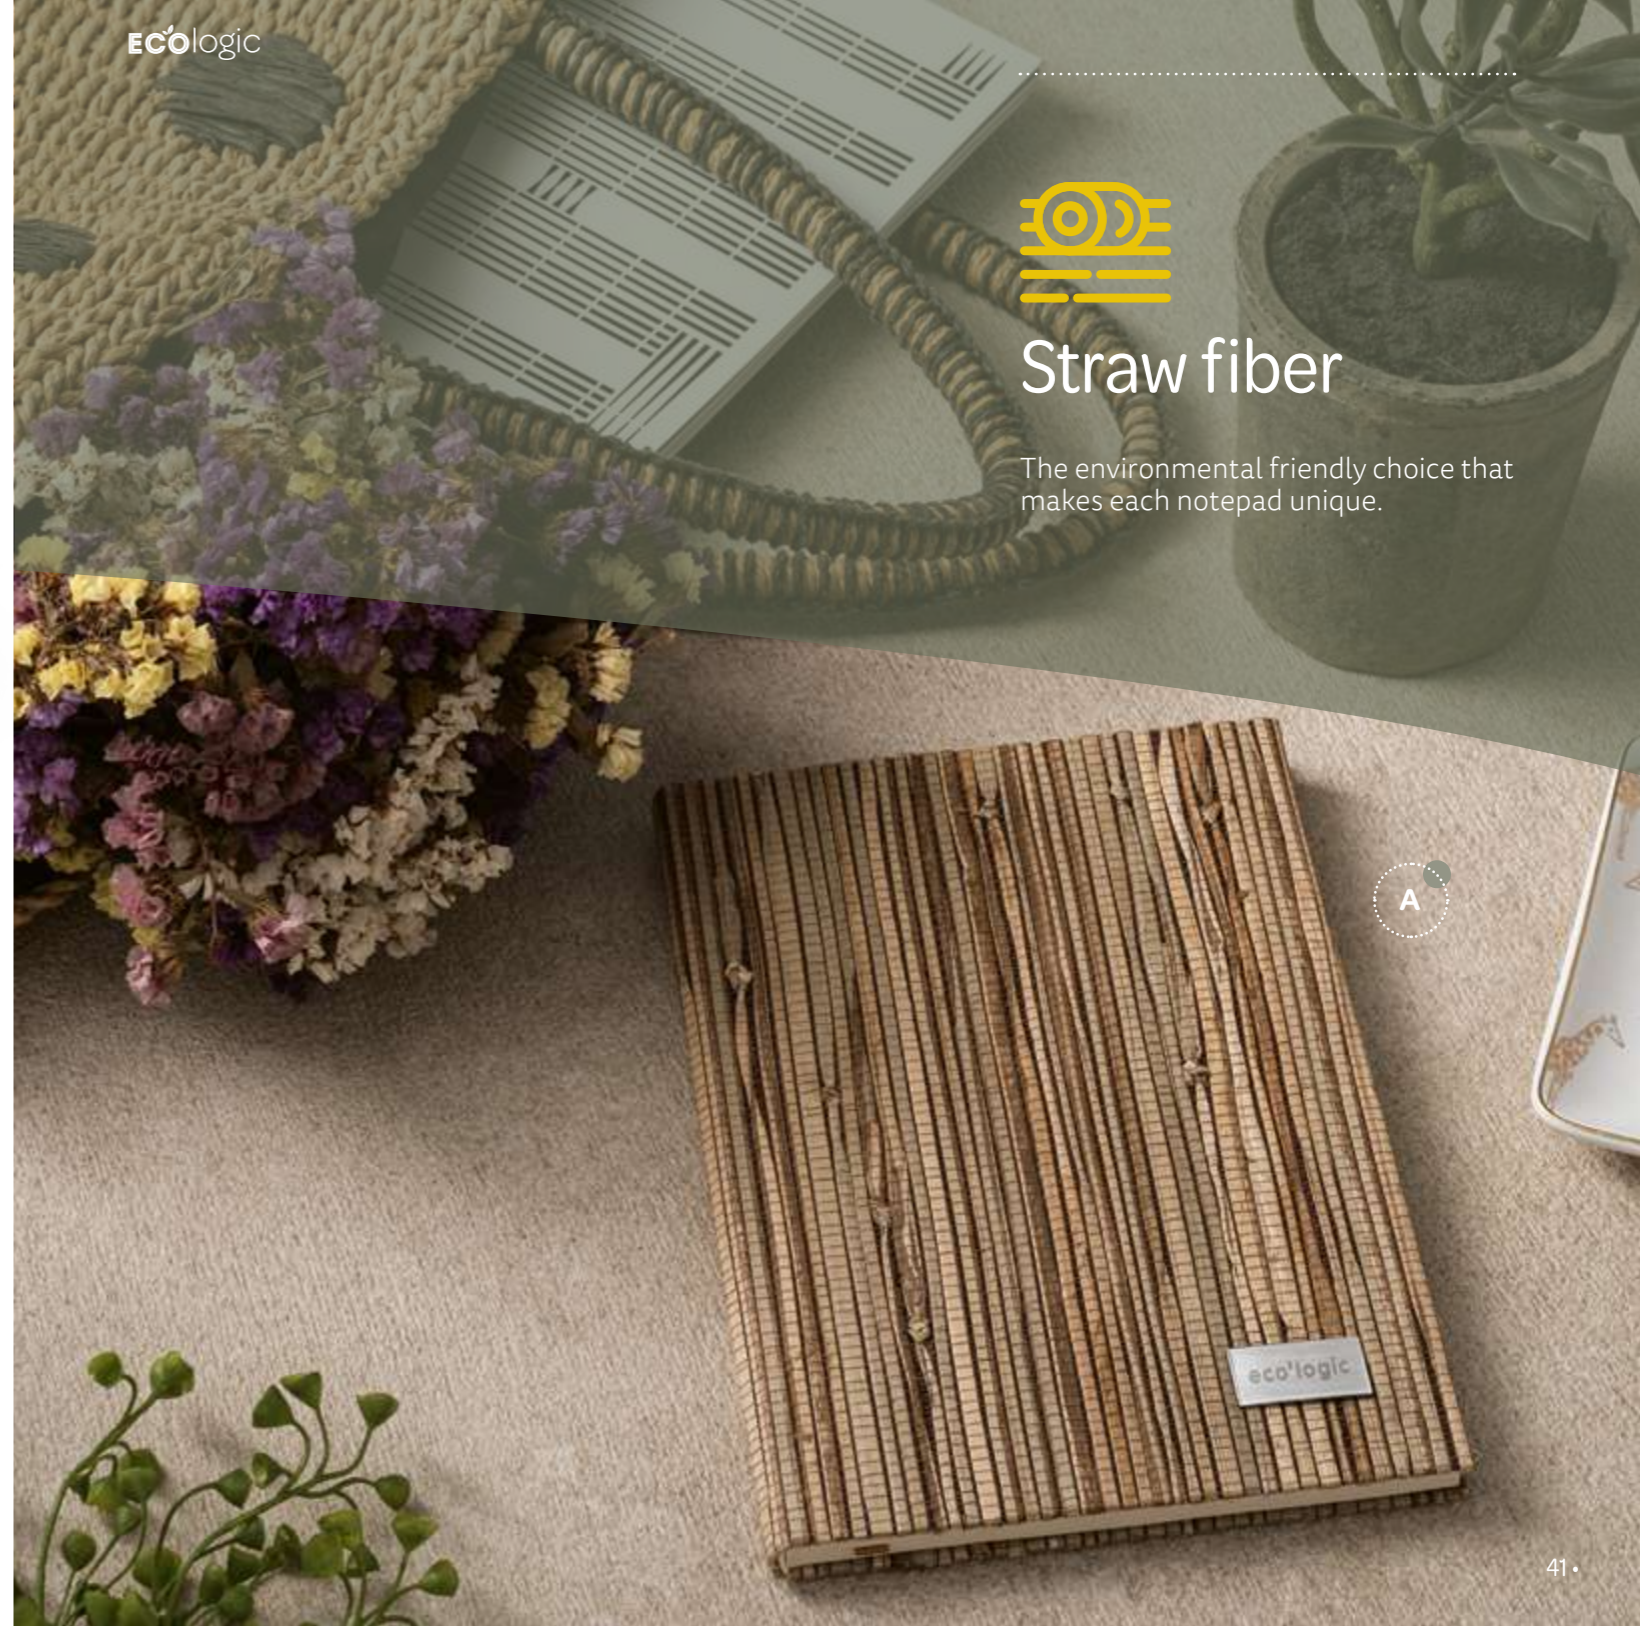

Straw fiber

The environmental friendly choice that makes each notepad unique.