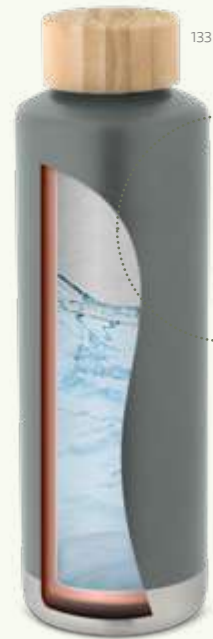

Stainless steel & Bamboo

Copper vacuum insulated